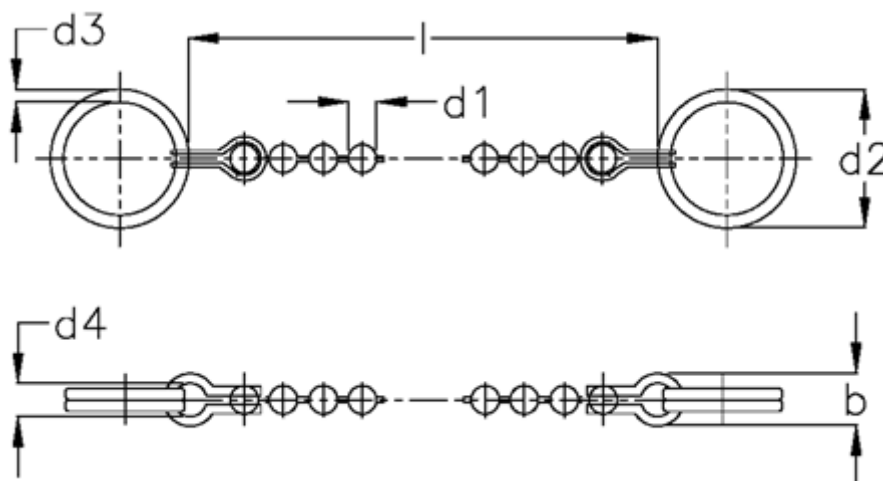

Article number: 2001532018
Description: E+G Ball chain
GN 111-320-18

Measures

b	= 6
d1	= 3.5
d2	= 18
d3	= 1.3
d4	= 4
l	= 320
Static load (N)	= 90